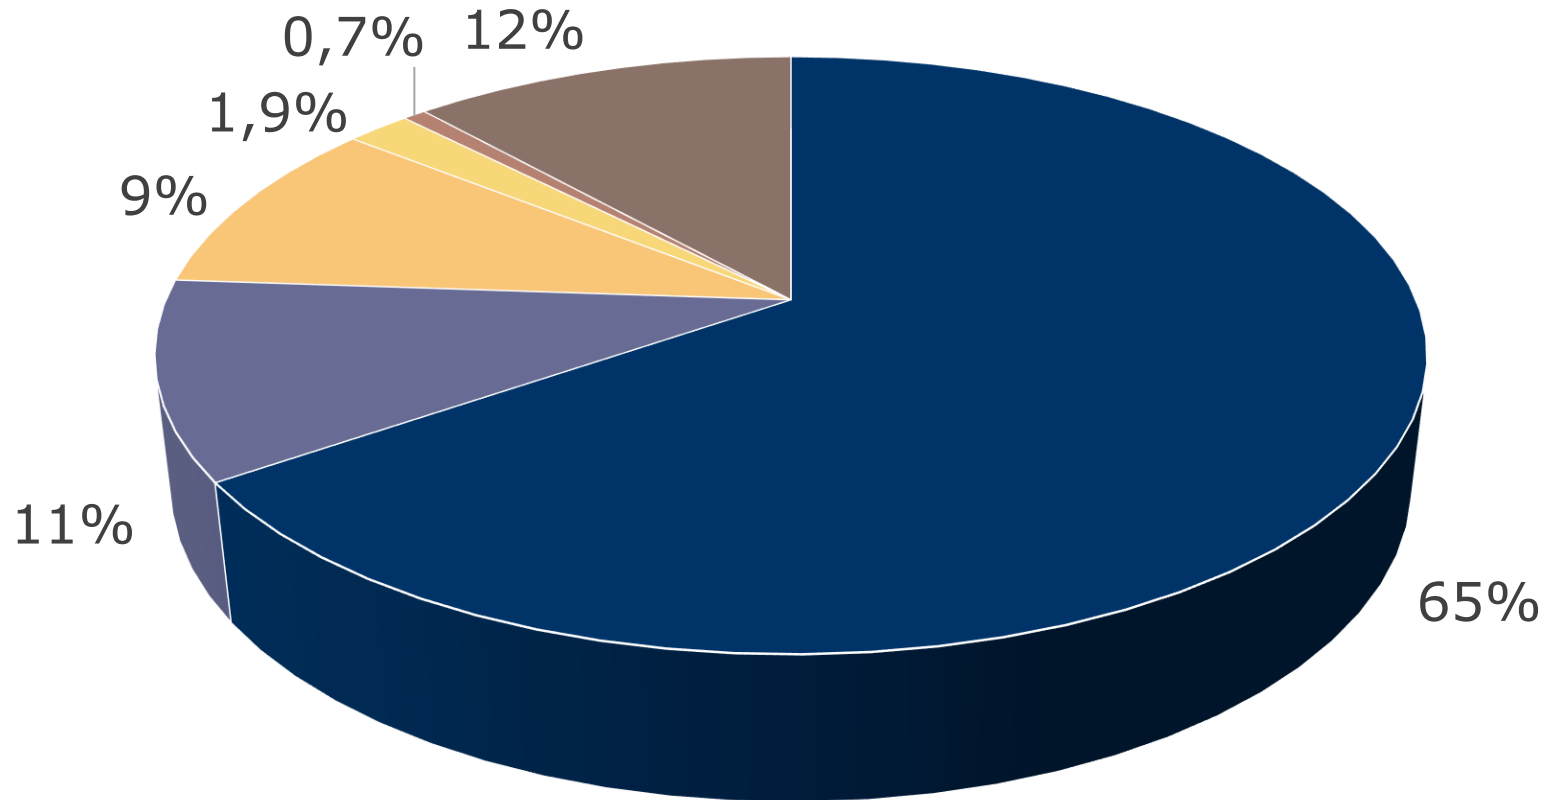

German **Steam** Coal Imports by Origin January - September 2020

■ RUSSIA

■ COLOMBIA

■ UNITED STATES

■ SOUTH AFRICA

■ POLAND

■ Other Countries