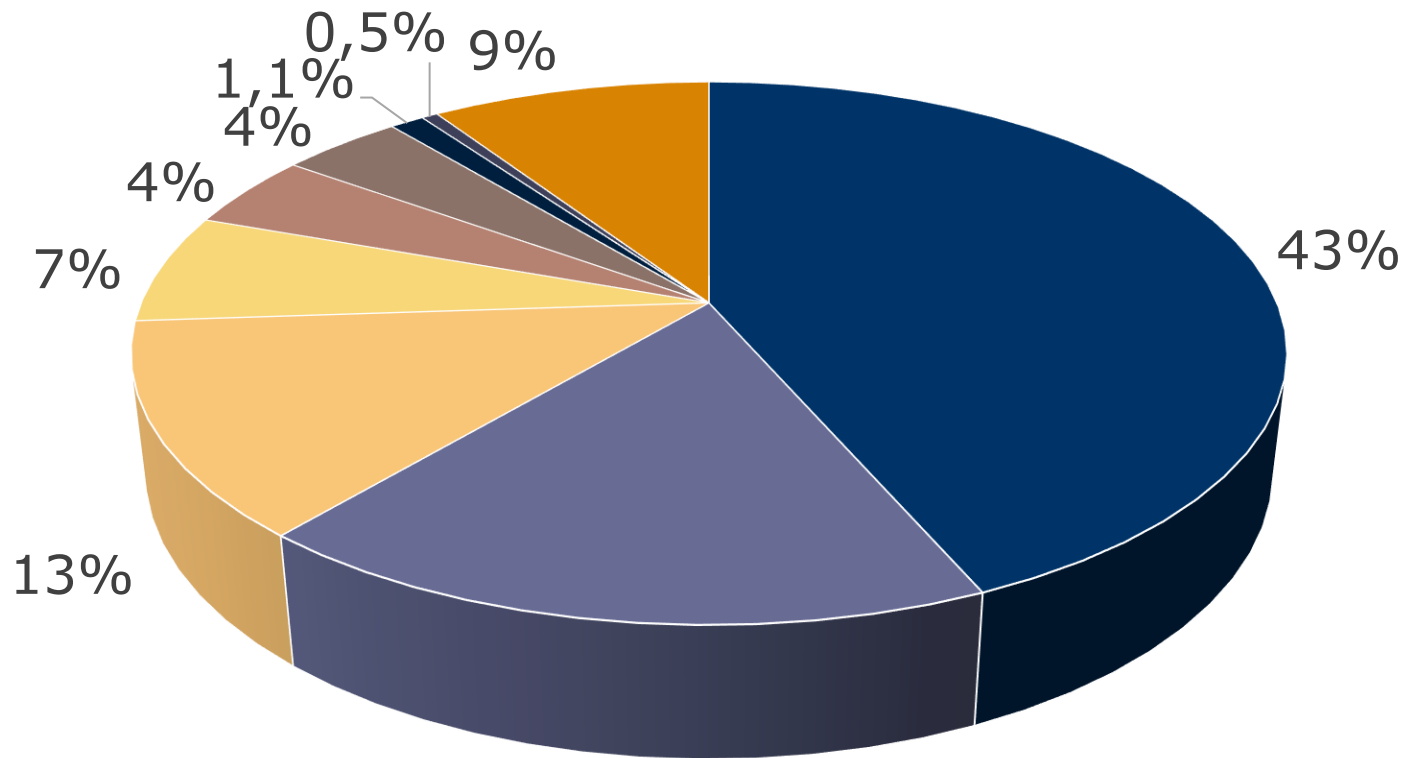

German **Total** Hard Coal Imports by Origin* January - September 2020

*) incl. steam and coking coal, anthracite, briquettes, c

- RUSSIA
- UNITED STATES
- AUSTRALIA
- COLOMBIA
- CANADA
- POLAND
- SOUTH AFRICA
- CZECH REPUBLIC
- Other Countries